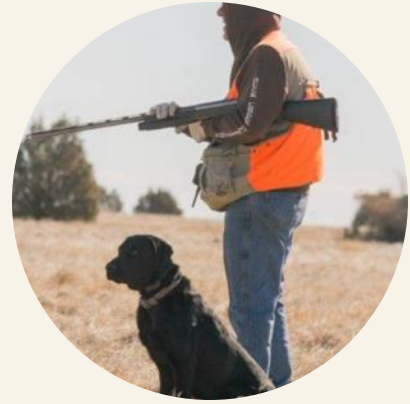

Upland Game Hunting

In house bird farm license provides an extended season. We release 600-800 12 week old pheasants annually. For every wild bird that is harvested 2 more pen birds are released. Our experienced guides and their trained dogs will accompany you throughout the adventure, sharing their expertise, and providing valuable tips to help you improve your shooting skills and make the most of the experience.

Driven pheasant hunts are also available.

Chukar, Quail & Hungarian Partridge are available by request.